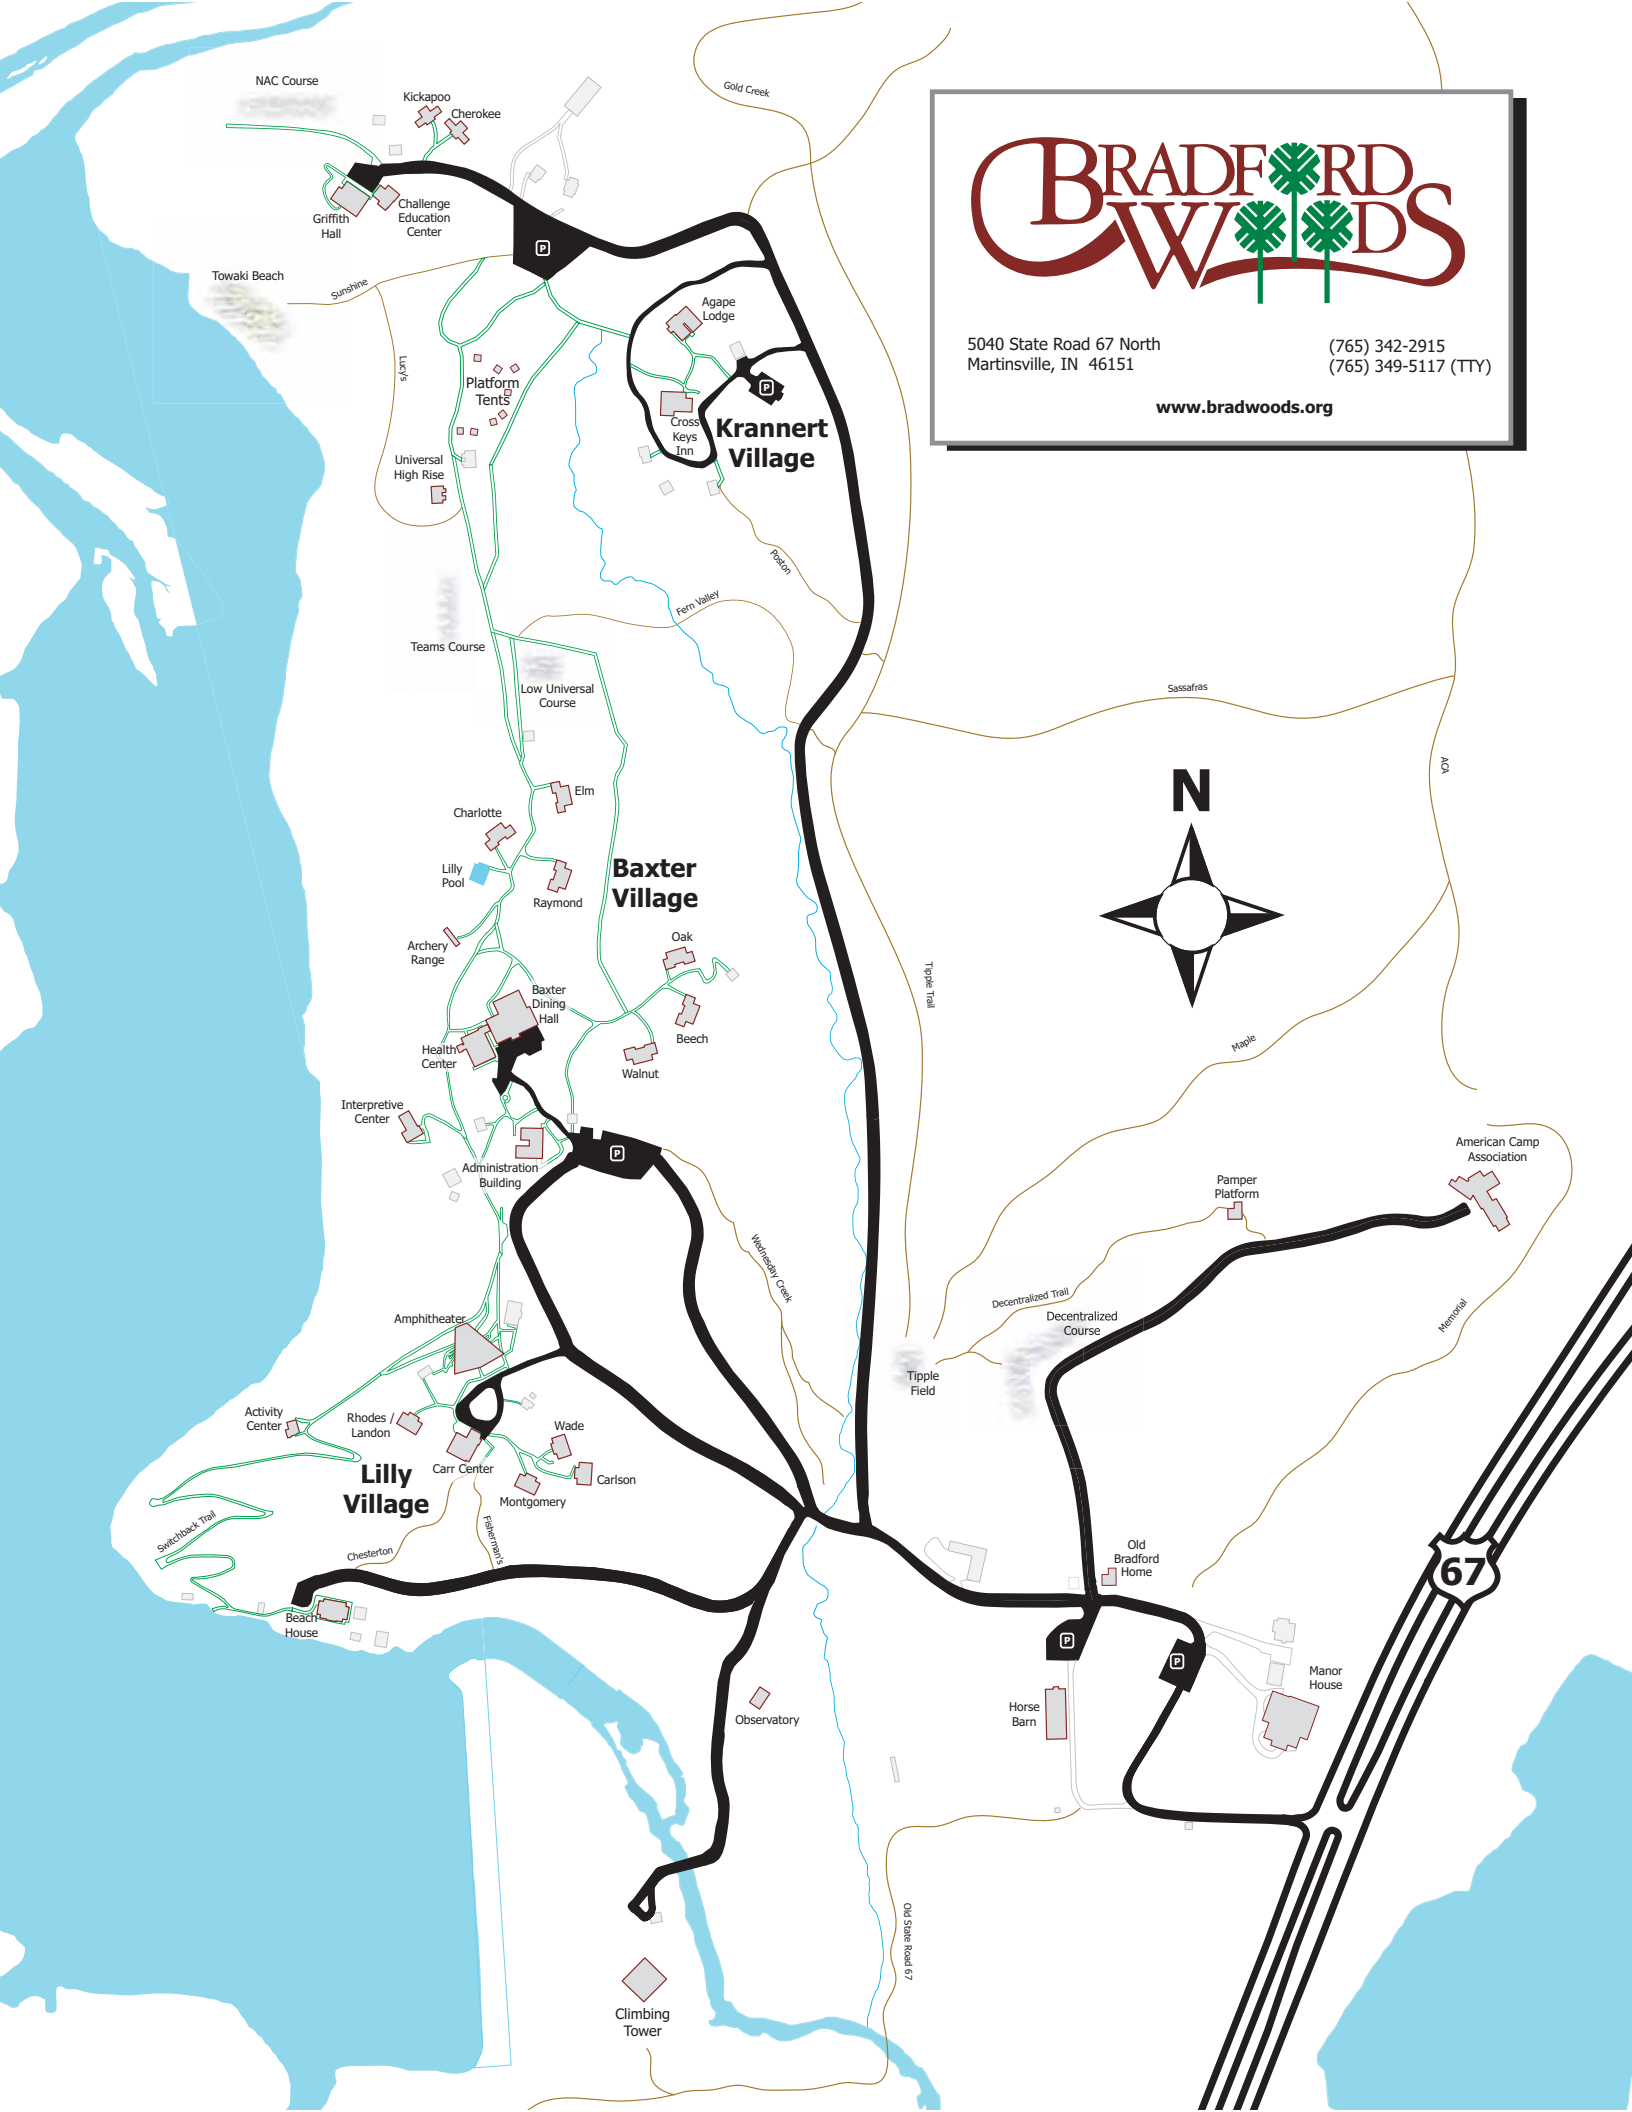

BRADFORD WOODS

5040 State Road 67 North
Martinsville, IN 46151

(765) 342-2915
(765) 349-5117 (TTY)

www.bradwoods.org

NAC Course

Kickapoo
Cherokee

Gold Creek

Griffith Hall
Challenge Education Center

Towaki Beach

Sunshine

Luna

Platform Tents

Universal High Rise

Agape Lodge

Cross Keys Inn

Krannert Village

Teams Course

Low Universal Course

Fern Valley

Reason

Baxter Village

Charlotte

Elm

Lilly Pool

Raymond

Oak

Beech

Walnut

Archery Range

Health Center

Interpretive Center

Administration Building

Amphitheater

Activity Center

Rhodes / Landon

Lilly Village

Carr Center

Wade

Carlson

Montgomery

Switchback Trail

Beach House

Chesteron

Wagon Run

Observatory

Climbing Tower

N

Sassafras

Maple

ADA

American Camp Association

Pamper Platform

Decentralized Trail

Decentralized Course

Horsetail

Tipple Field

Old Bradford Home

Horse Barn

Manor House

67

Old State Road 67